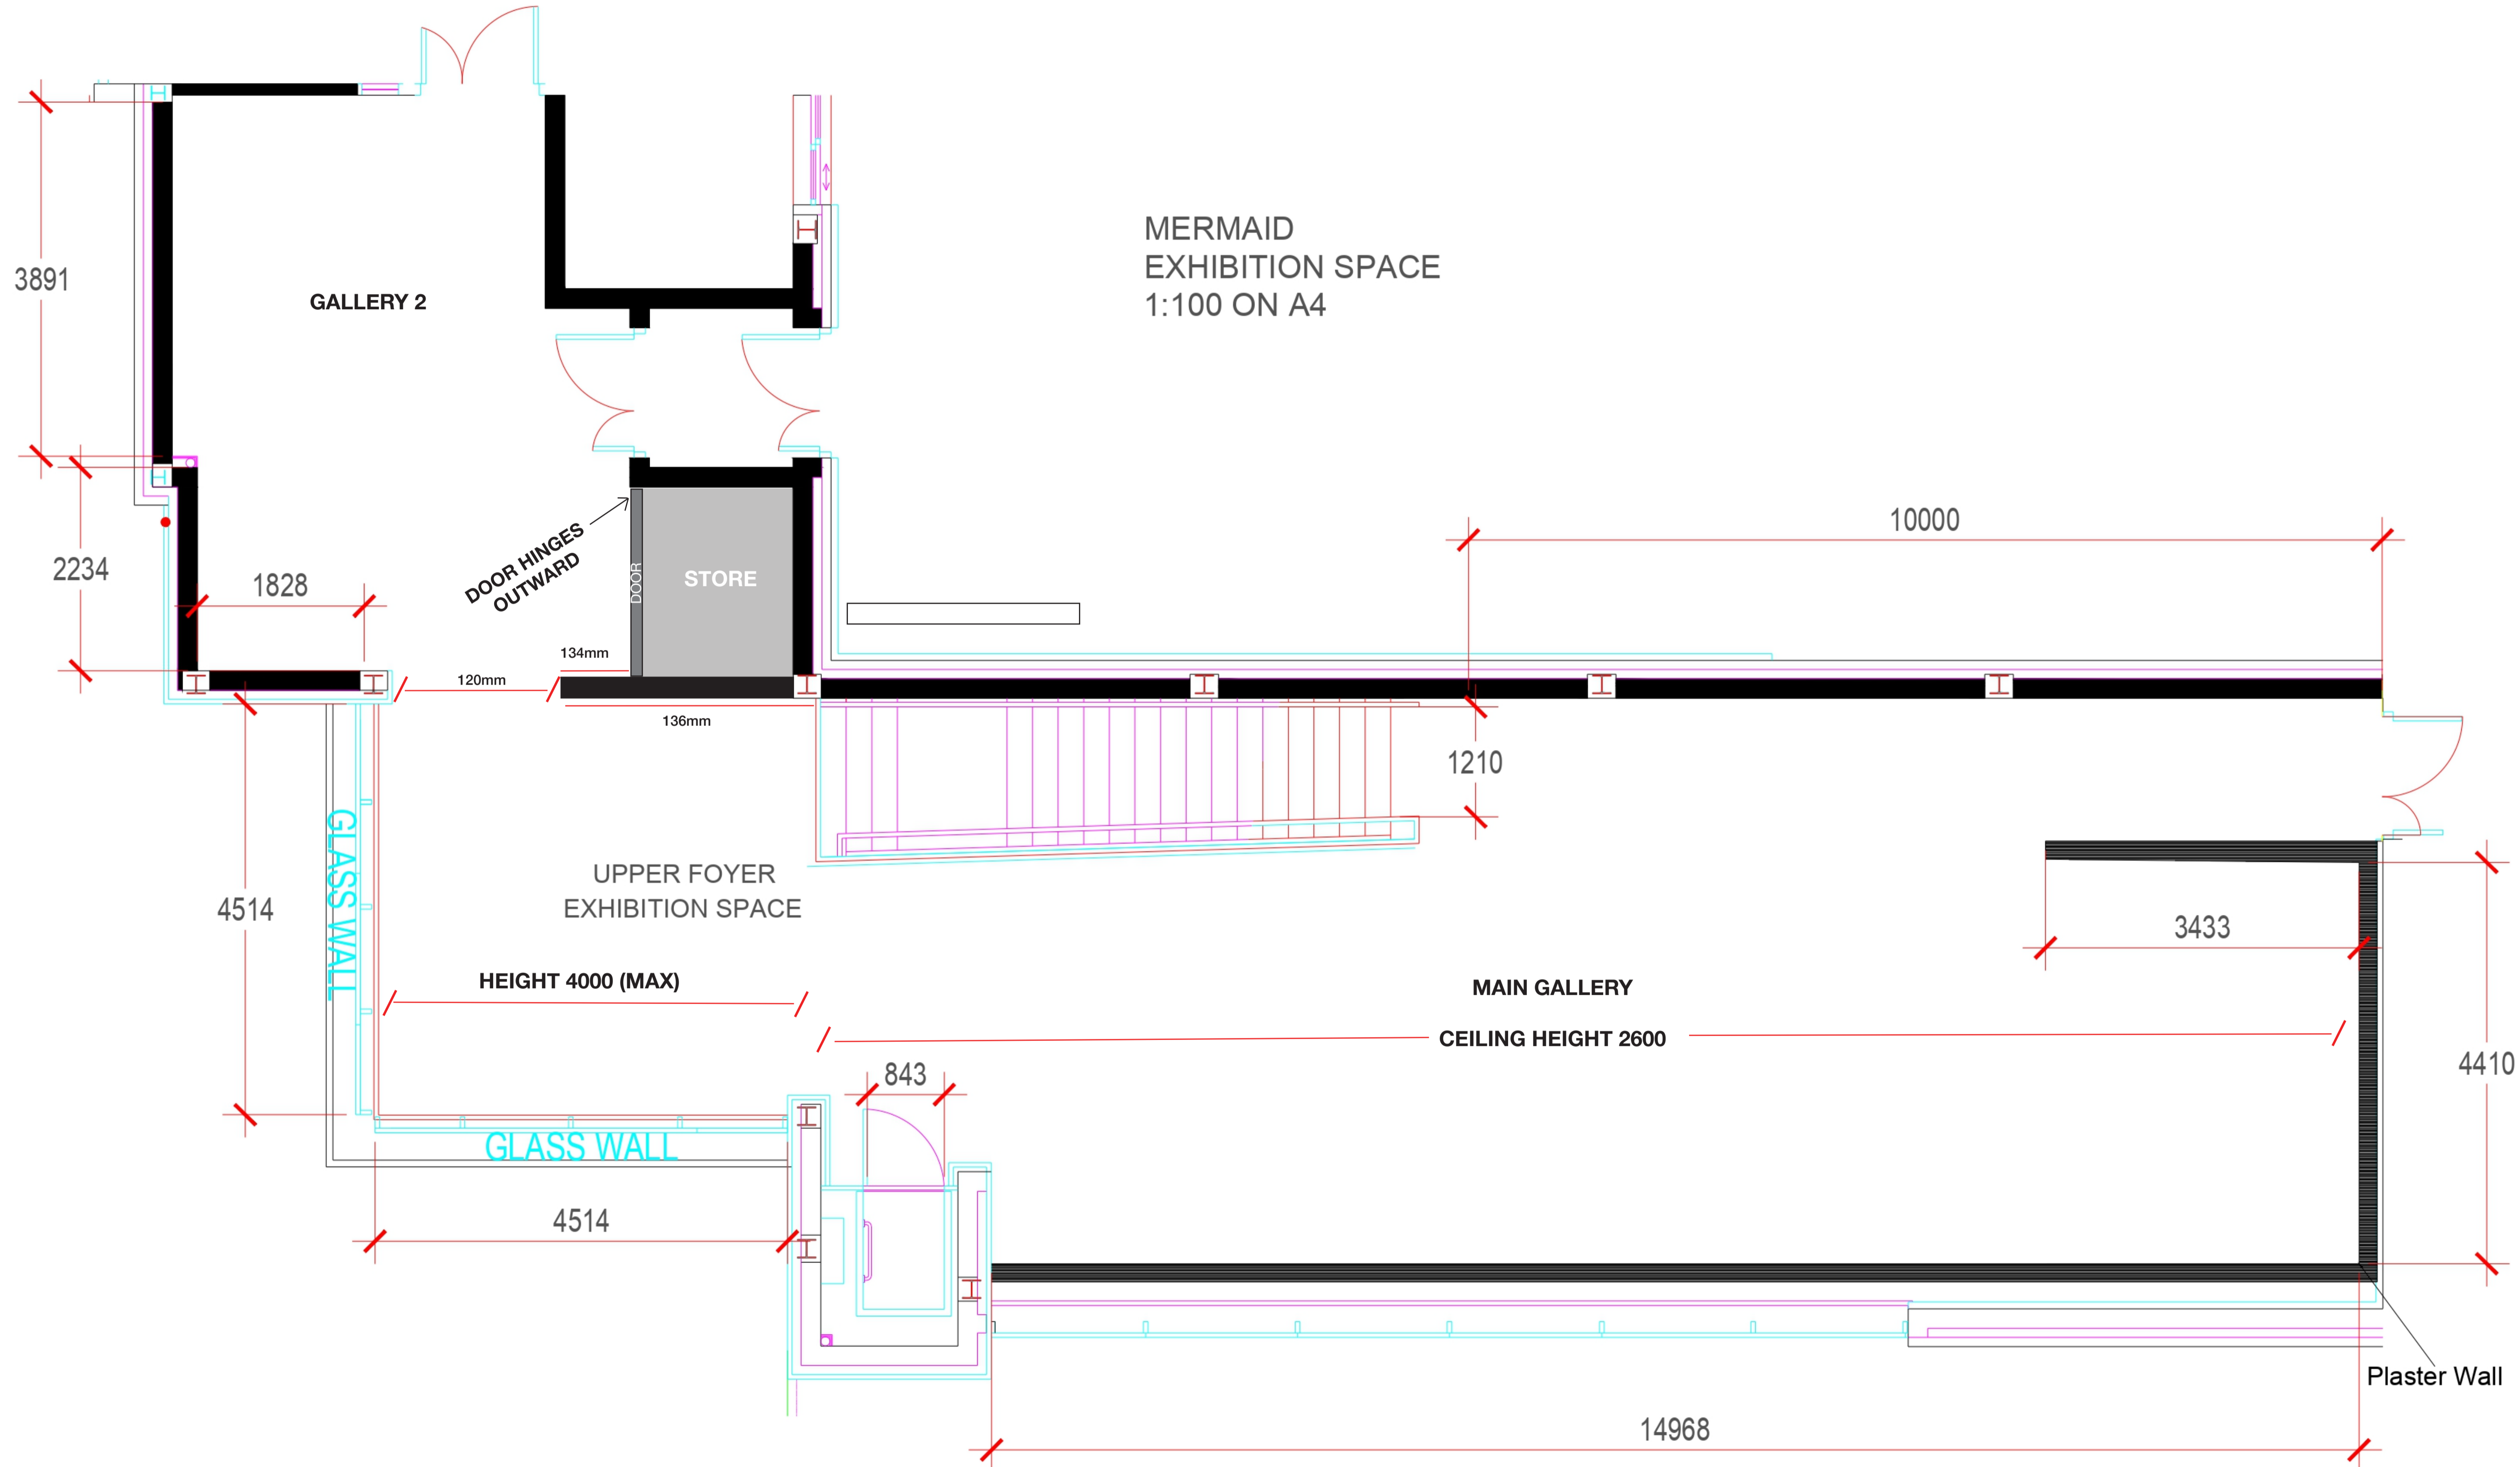

MERMAID
EXHIBITION SPACE
1:100 ON A4

GALLERY 2

STORE

UPPER FOYER
EXHIBITION SPACE

MAIN GALLERY

HEIGHT 4000 (MAX)

CEILING HEIGHT 2600

GLASS WALL

GLASS WALL

Plaster Wall

3891

2234

1828

4514

4514

843

14968

10000

1210

3433

4410

DOOR HINGES
OUTWARD

DOOR

120mm

134mm

136mm